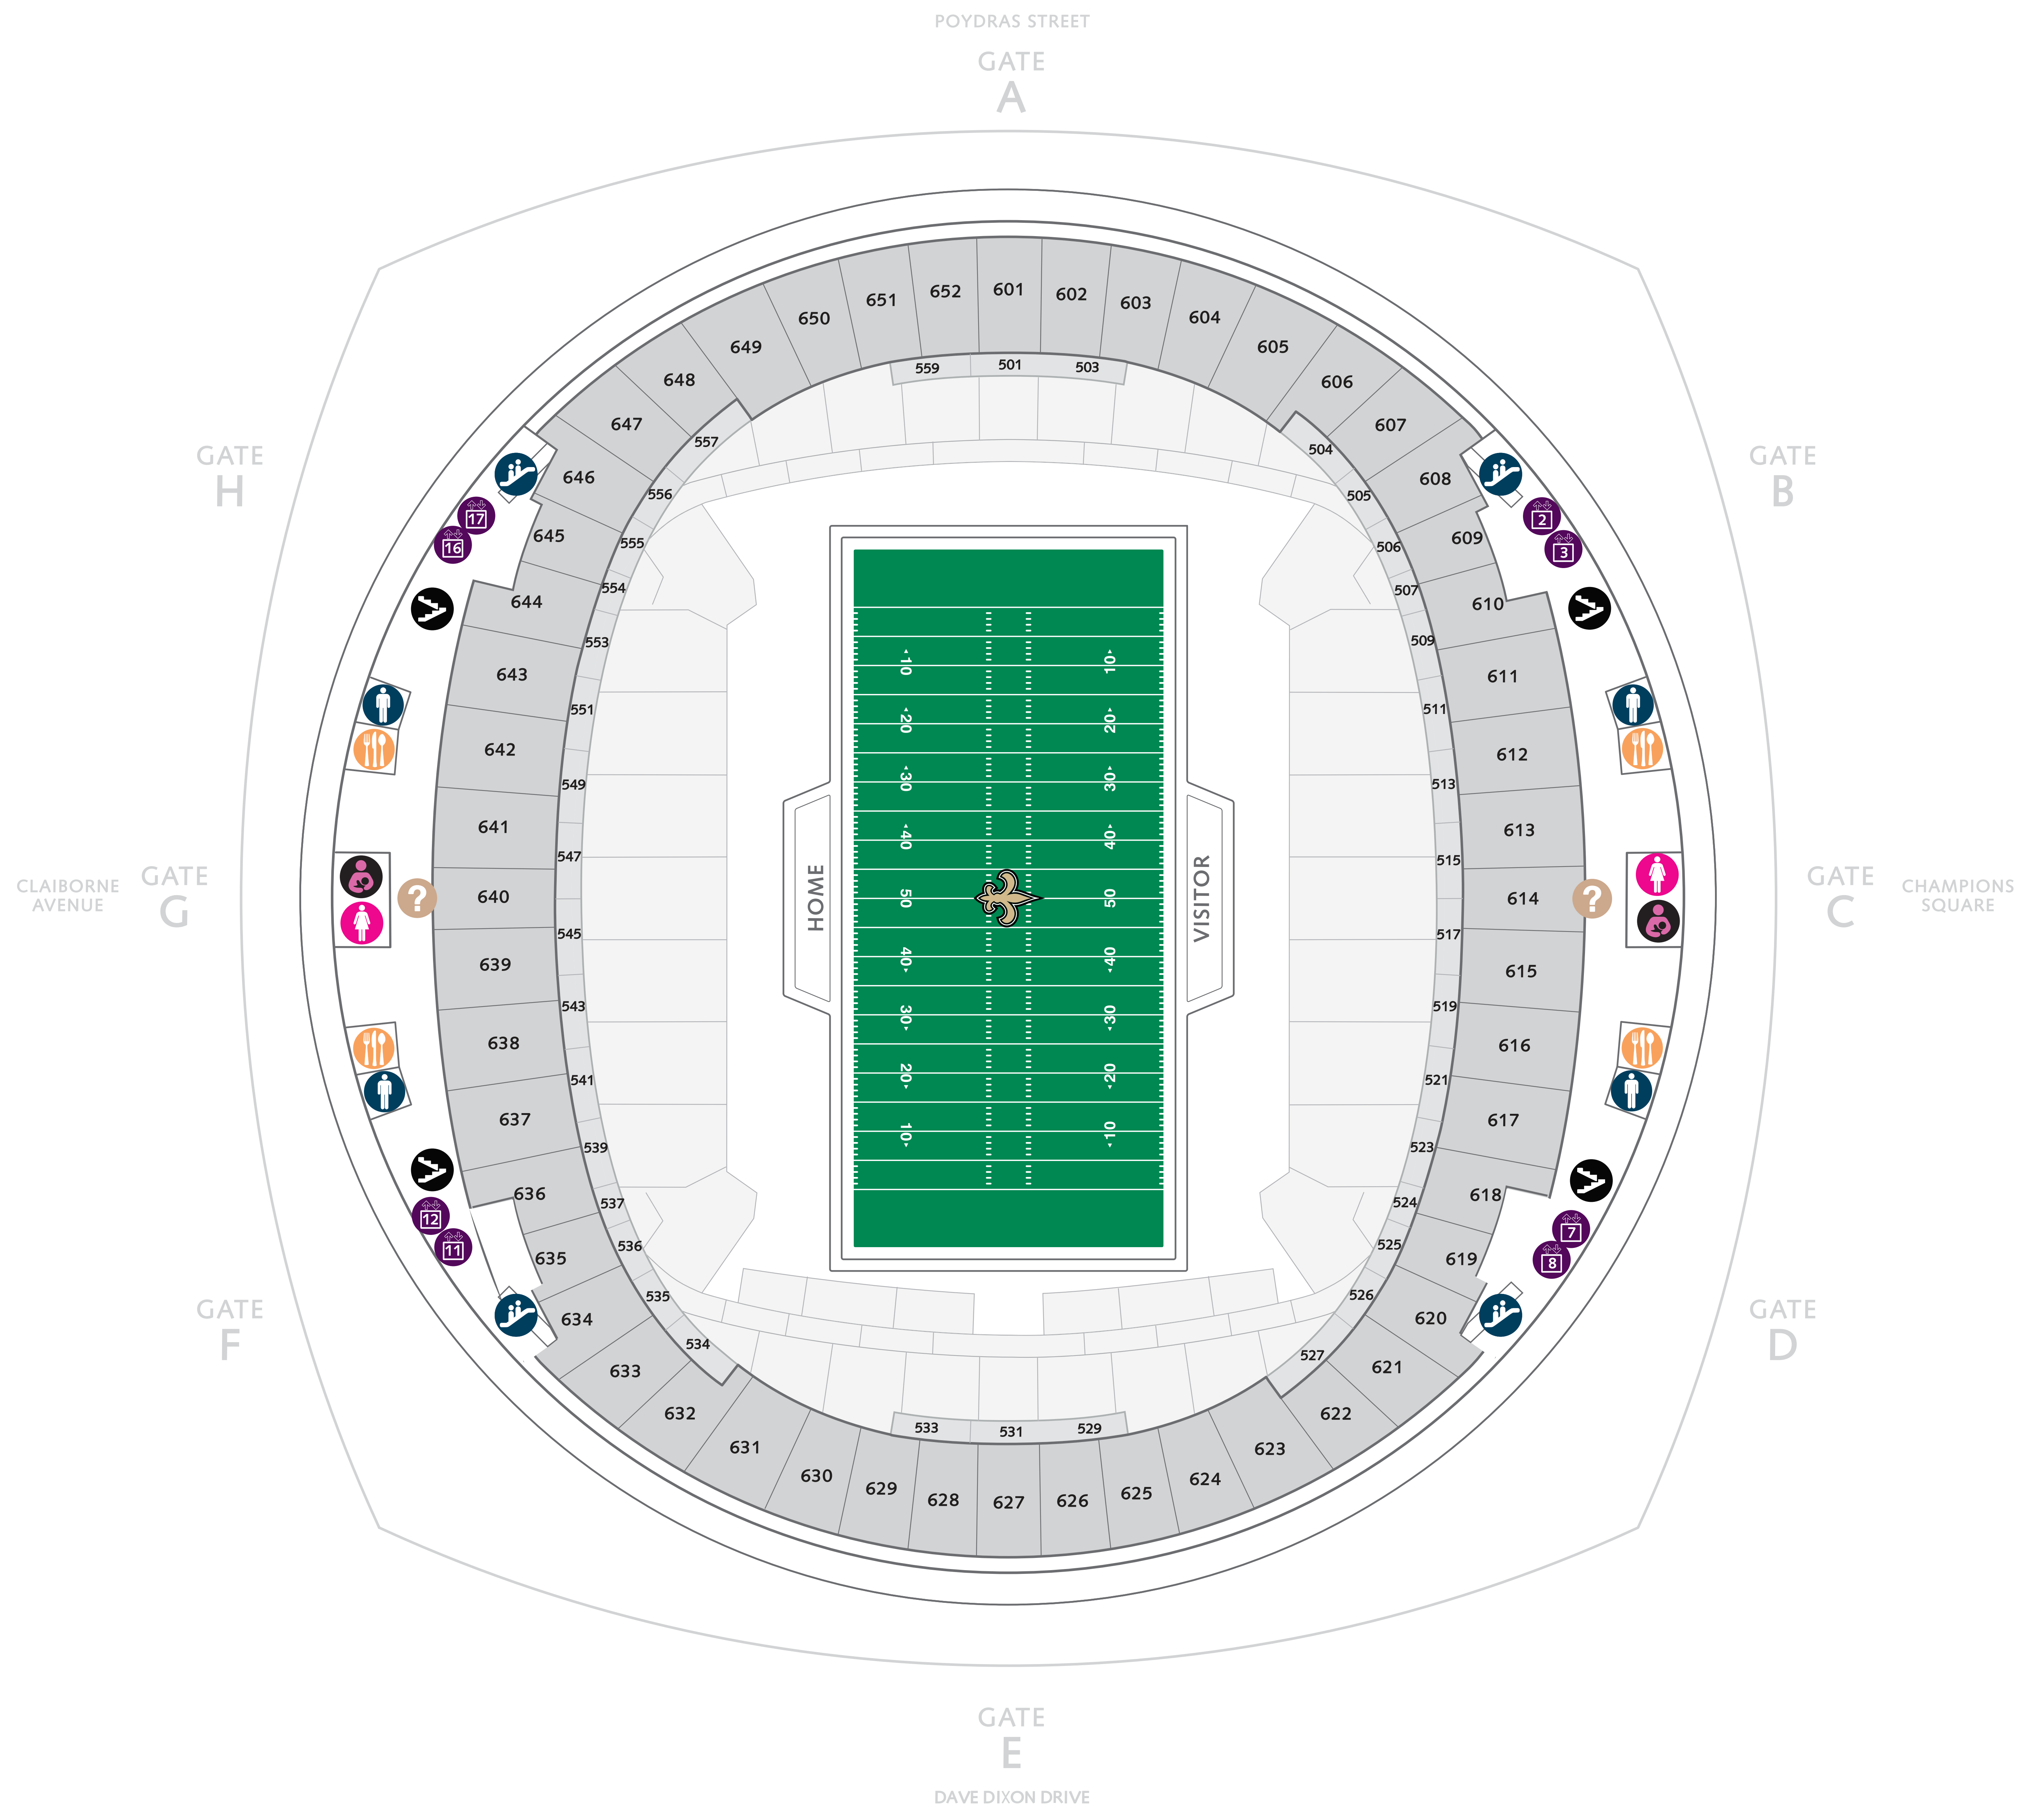

UPPER TERRACE

- | | | |
|--|--|--|
|  ELEVATOR |  MEN'S RESTROOM |  CASHLESS EXCHANGE |
|  ESCALATOR |  WOMEN'S RESTROOM |  FIRST AID |
|  MERCHANDISE |  UNISEX RESTROOM |  GUEST SERVICES |
|  NURSING MOTHERS ROOM |  CONCESSIONS |  ACCESSIBLE SEATING |
|  BAR |  SODEXO OPEN MARKET | |