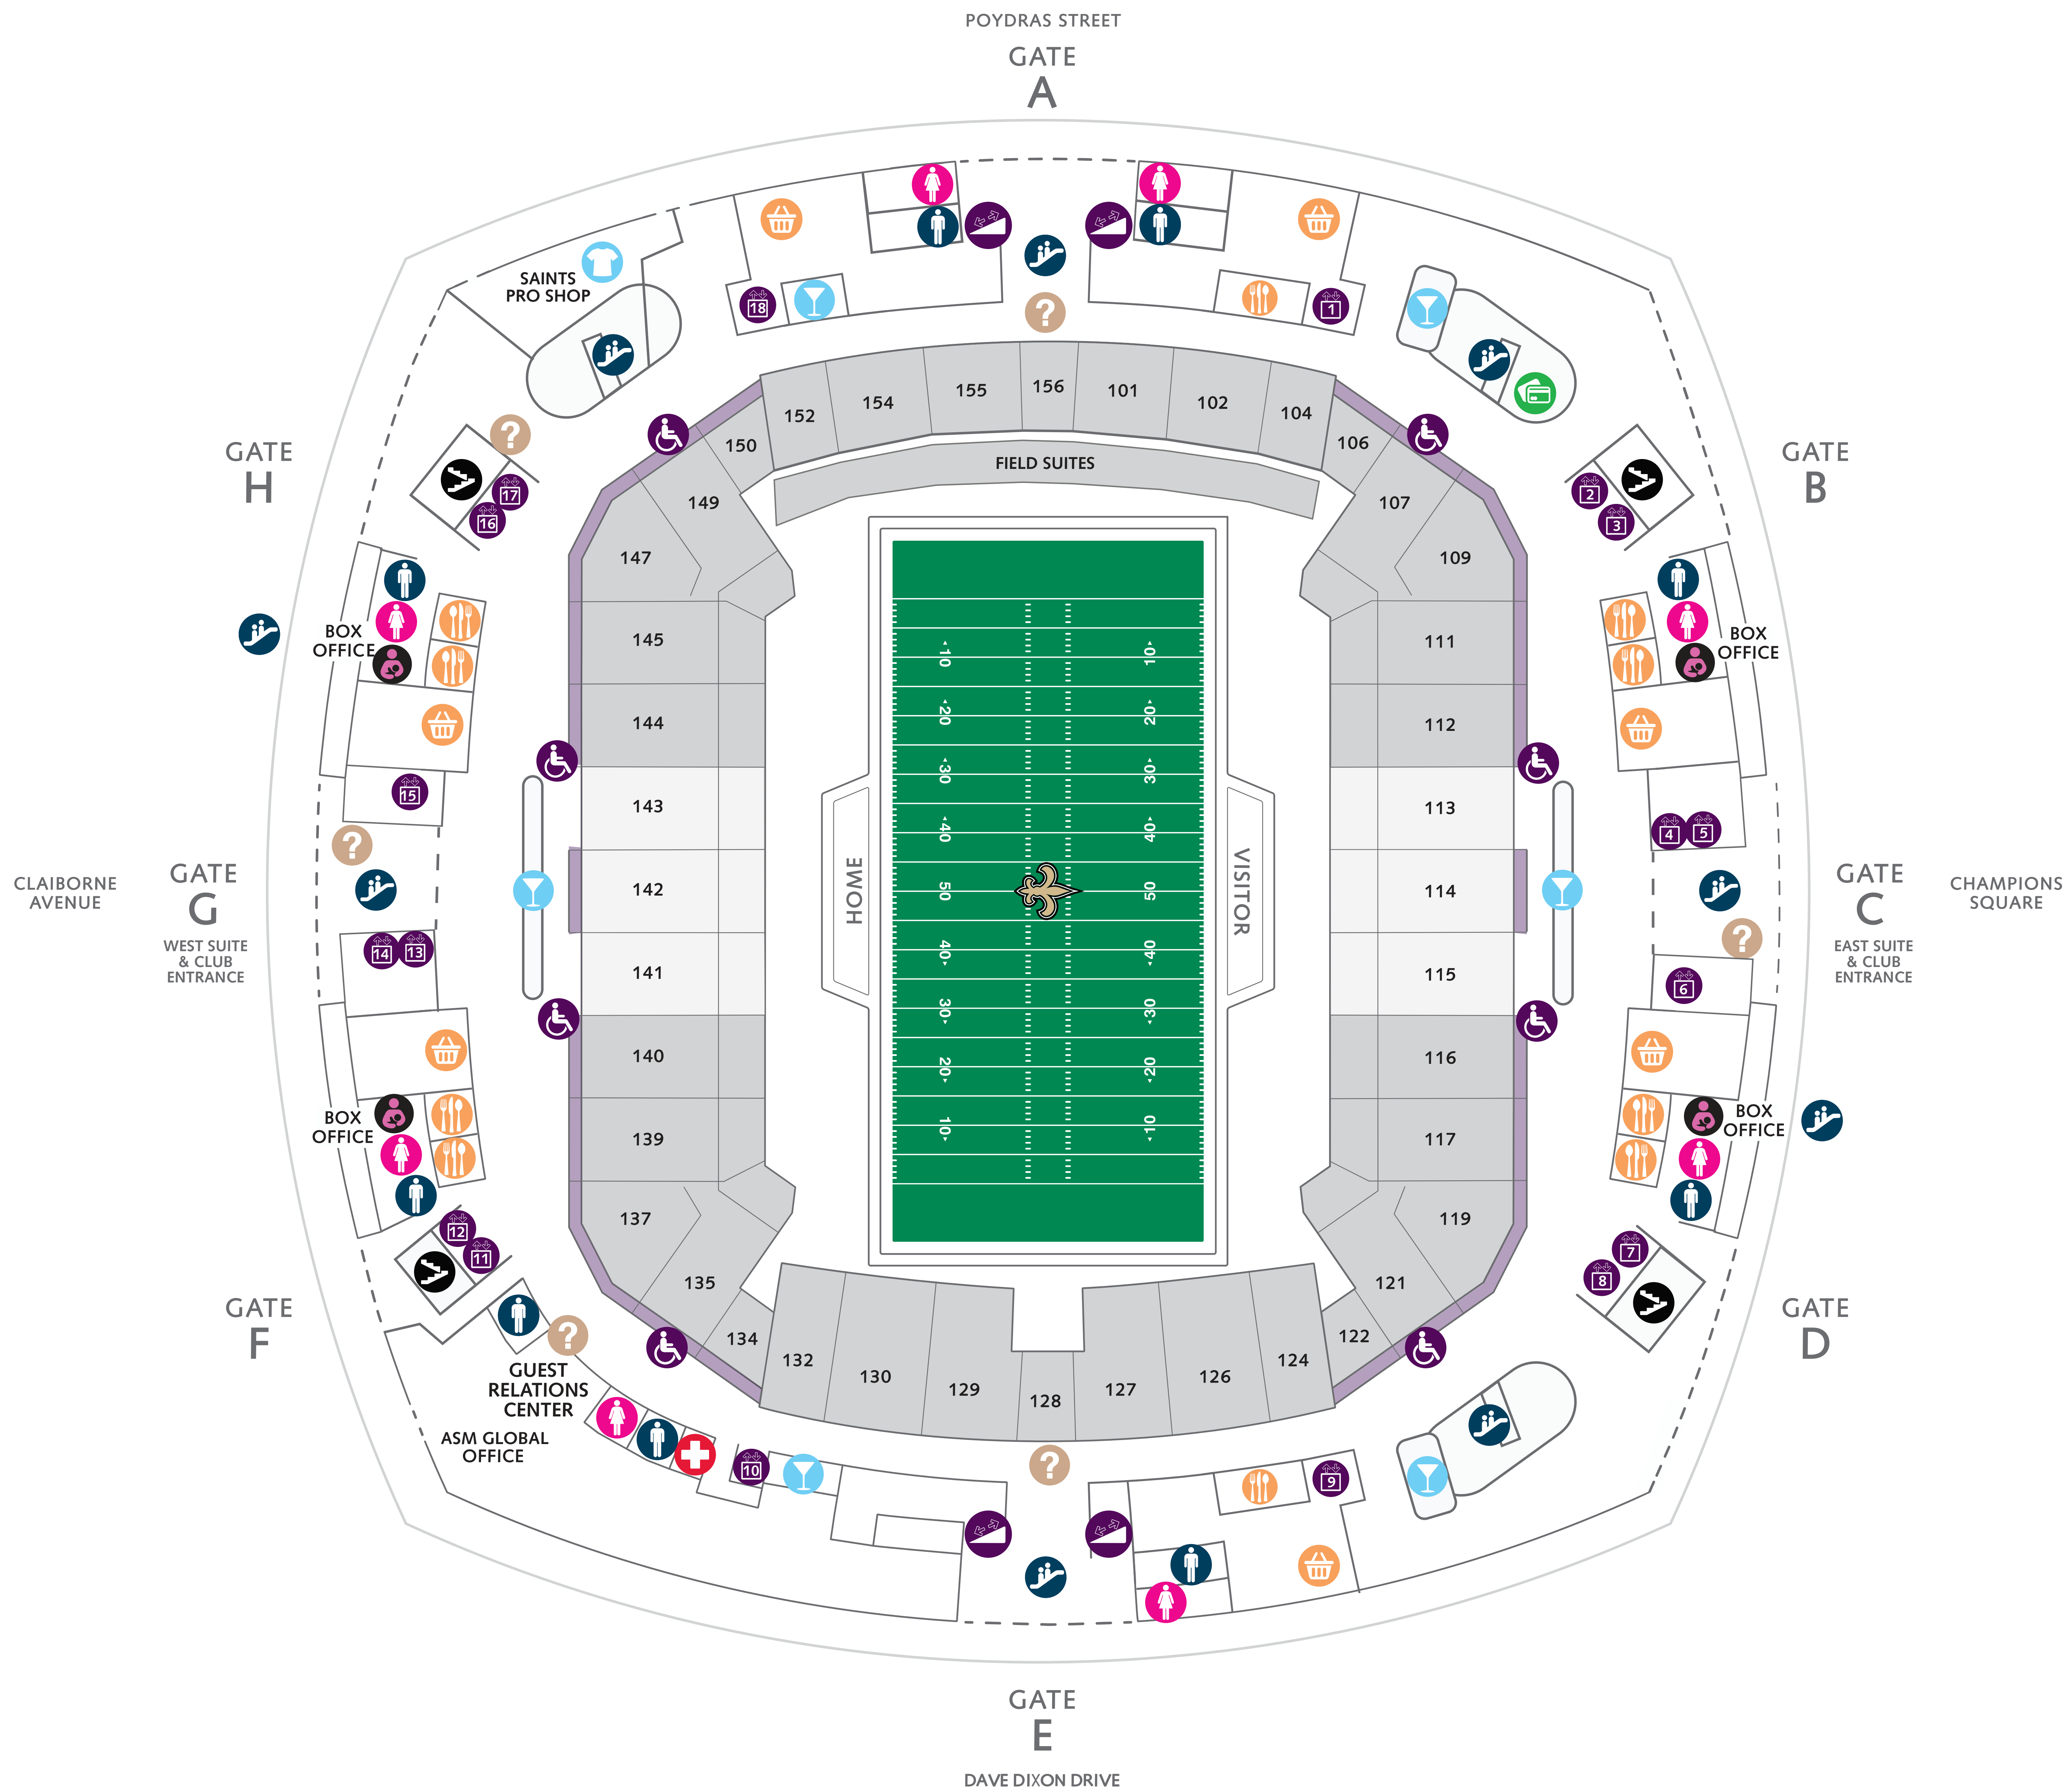

PLAZA

-  ELEVATOR
-  MEN'S RESTROOM
-  CASHLESS EXCHANGE
-  ESCALATOR
-  WOMEN'S RESTROOM
-  FIRST AID
-  MERCHANDISE
-  UNISEX RESTROOM
-  GUEST SERVICES
-  NURSING MOTHERS ROOM
-  CONCESSIONS
-  ACCESSIBLE SEATING
-  BAR
-  SODEXO OPEN MARKET
-  - - - EXTERIOR ENTRY