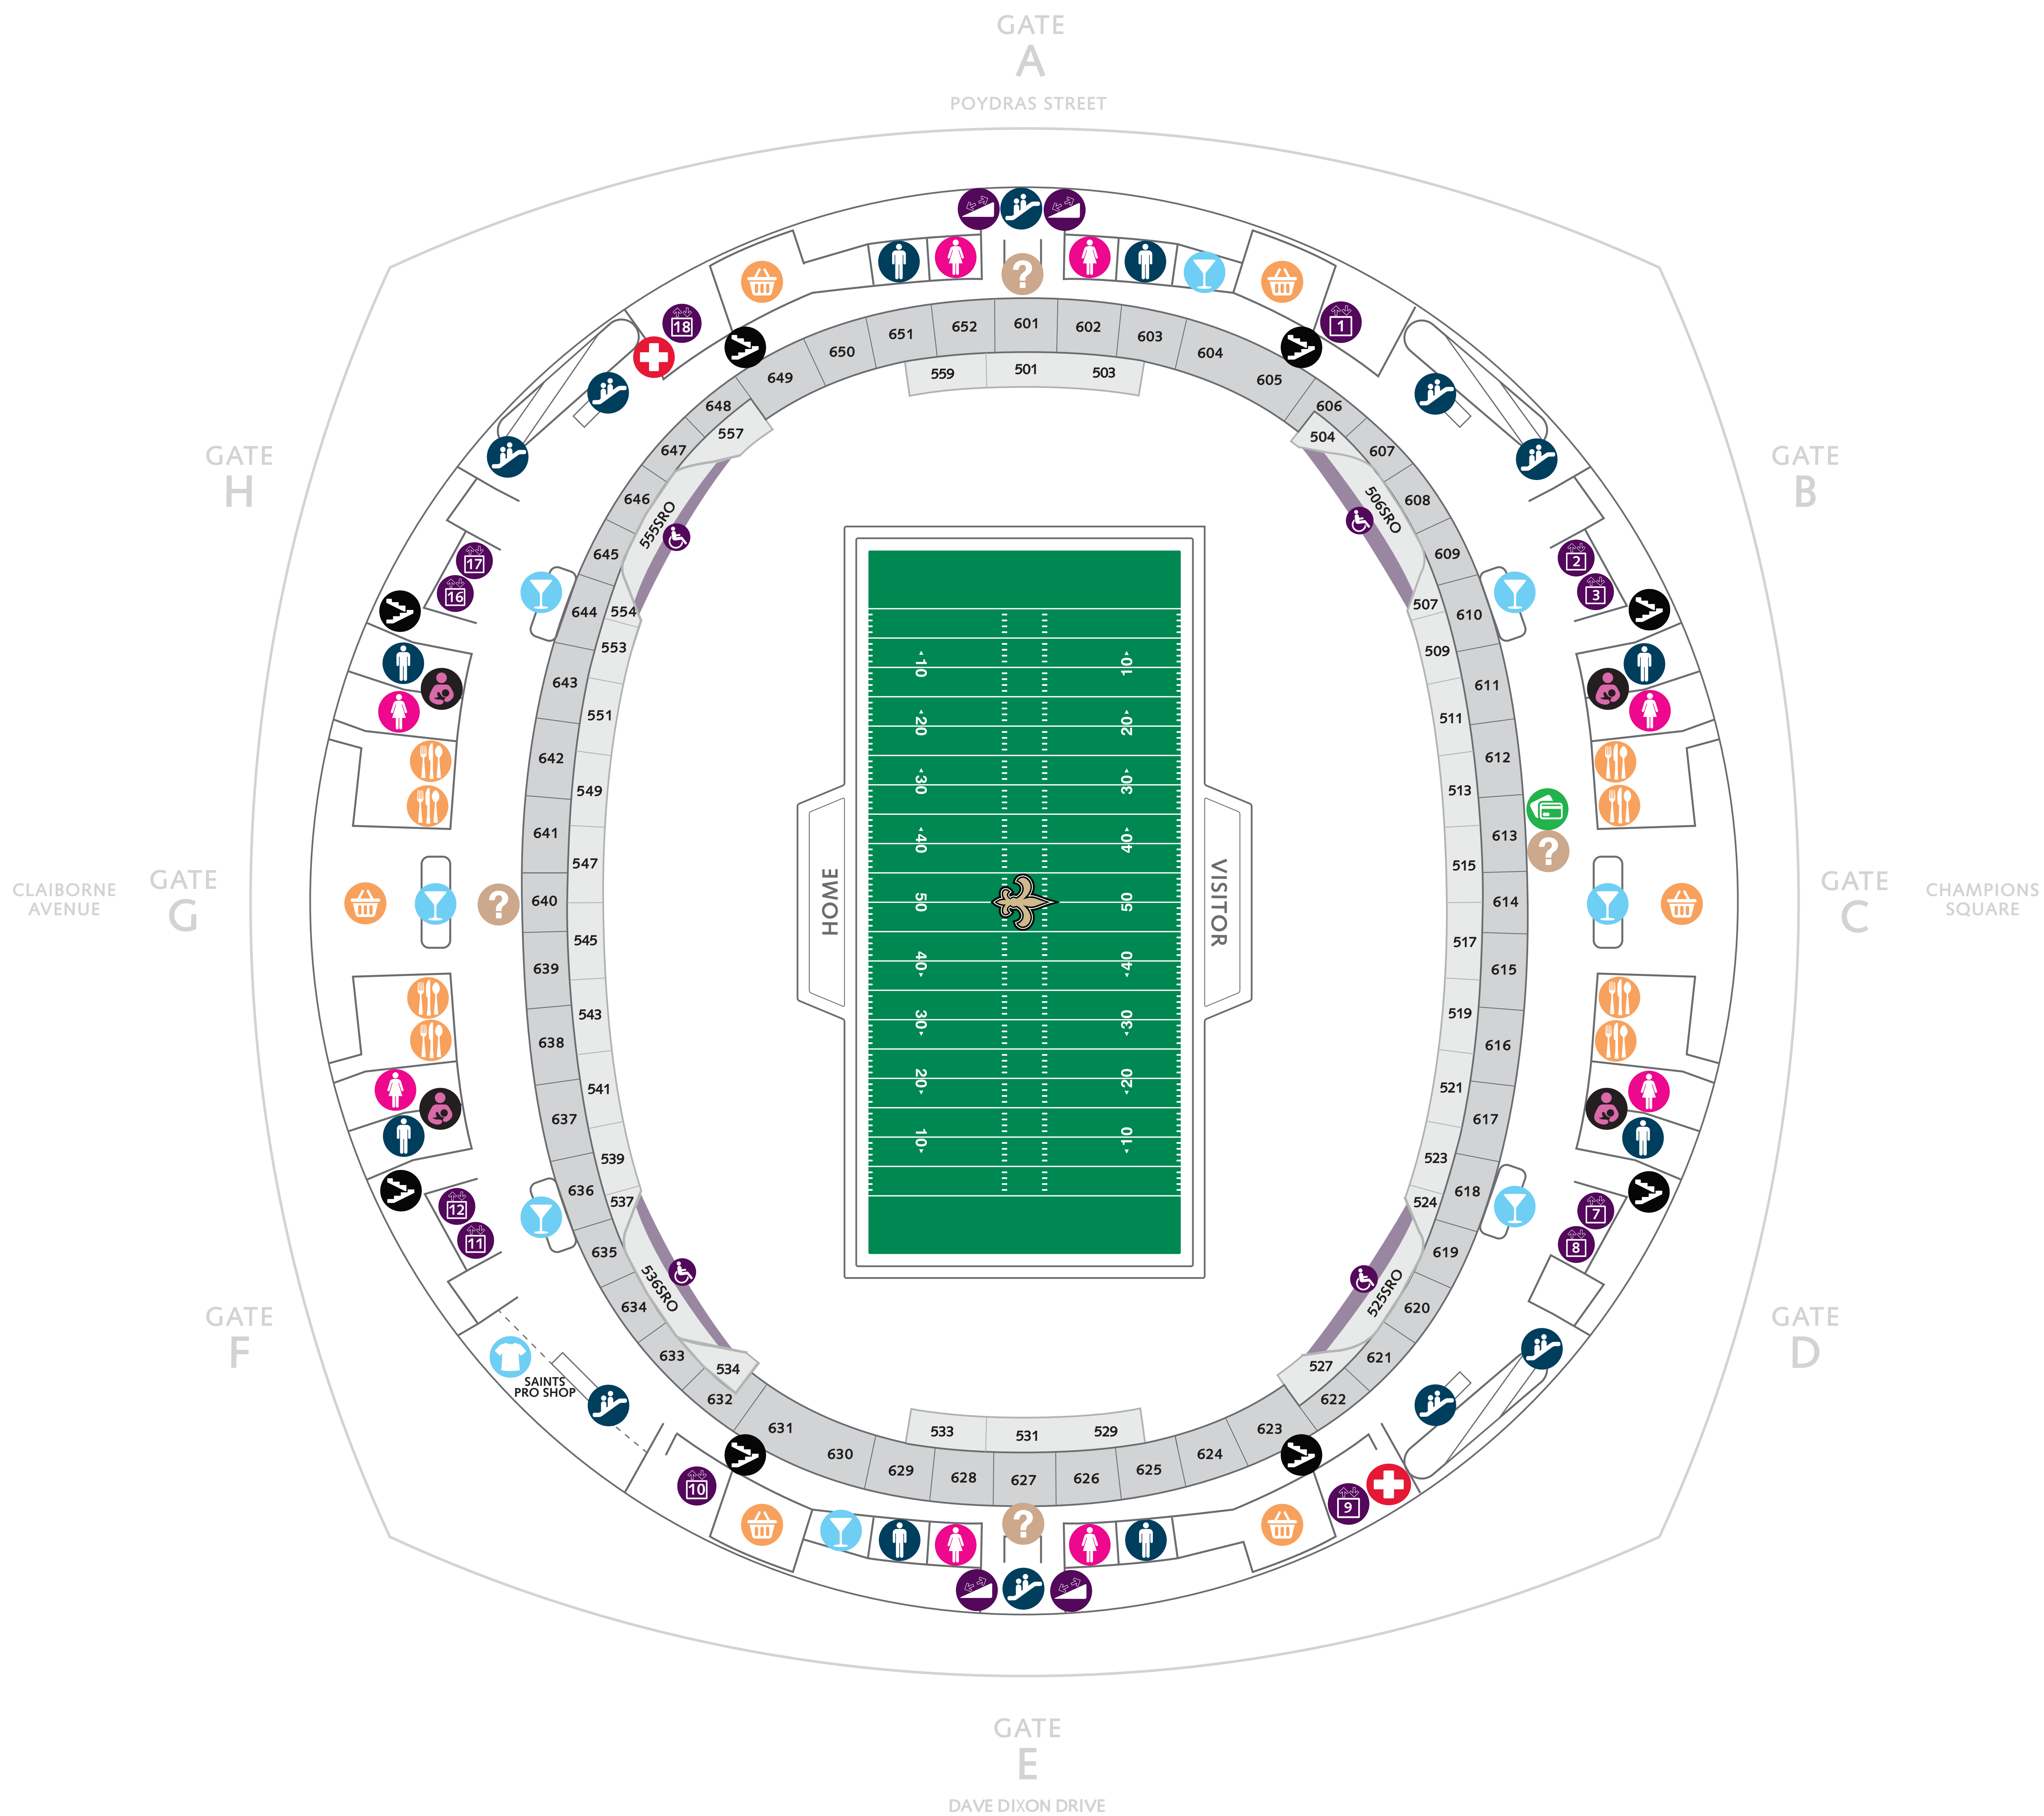

LOWER TERRACE

- | | | |
|----------------------------------------------------------------------------------------------------------|----------------------------------------------------------------------------------------------------------|----------------------------------------------------------------------------------------------------------|
|  ELEVATOR |  MEN'S RESTROOM |  CASHLESS EXCHANGE |
|  ESCALATOR |  WOMEN'S RESTROOM |  FIRST AID |
|  MERCHANDISE |  UNISEX RESTROOM |  GUEST SERVICES |
|  NURSING MOTHERS ROOM |  CONCESSIONS |  ACCESSIBLE SEATING |
|  BAR |  SODEXO OPEN MARKET | |