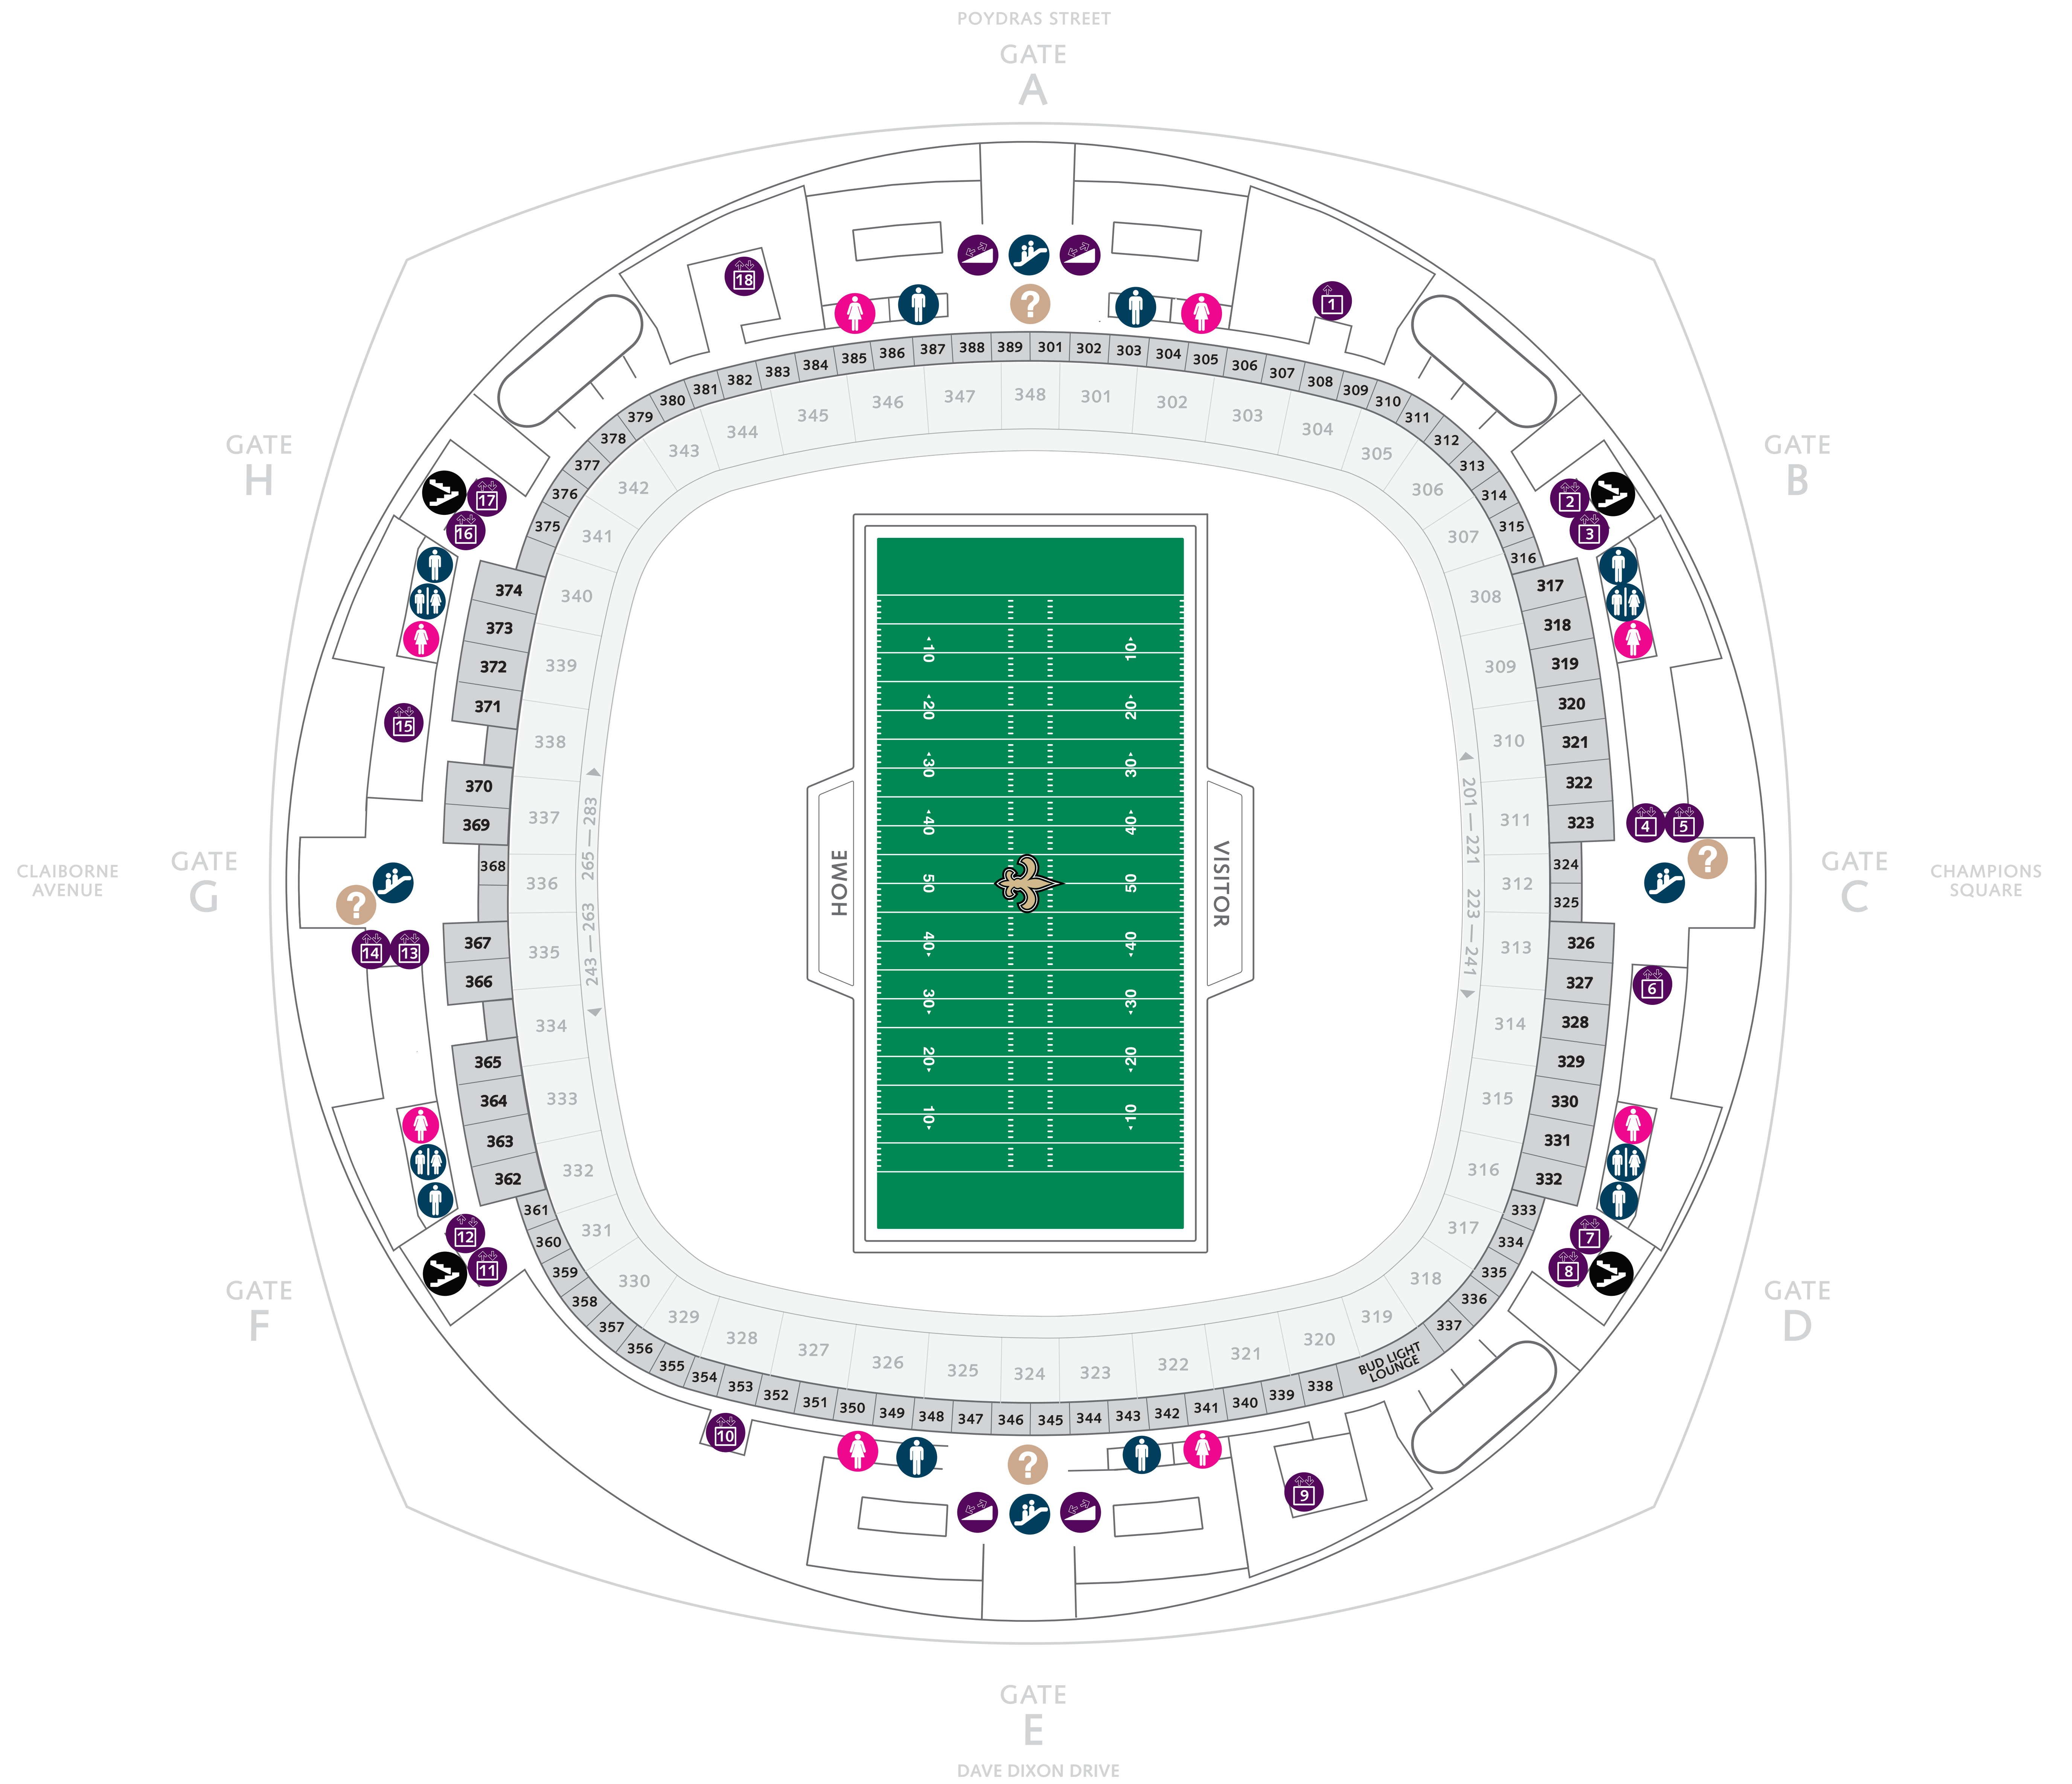

LOWER LEVEL SUITES

- | | | |
|----------------------------------------------------------------------------------------------------------|----------------------------------------------------------------------------------------------------------|----------------------------------------------------------------------------------------------------------|
|  ELEVATOR |  MEN'S RESTROOM |  CASHLESS EXCHANGE |
|  ESCALATOR |  WOMEN'S RESTROOM |  FIRST AID |
|  MERCHANDISE |  UNISEX RESTROOM |  GUEST SERVICES |
|  NURSING MOTHERS ROOM |  CONCESSIONS |  ACCESSIBLE SEATING |
|  BAR |  SODEXO OPEN MARKET | |