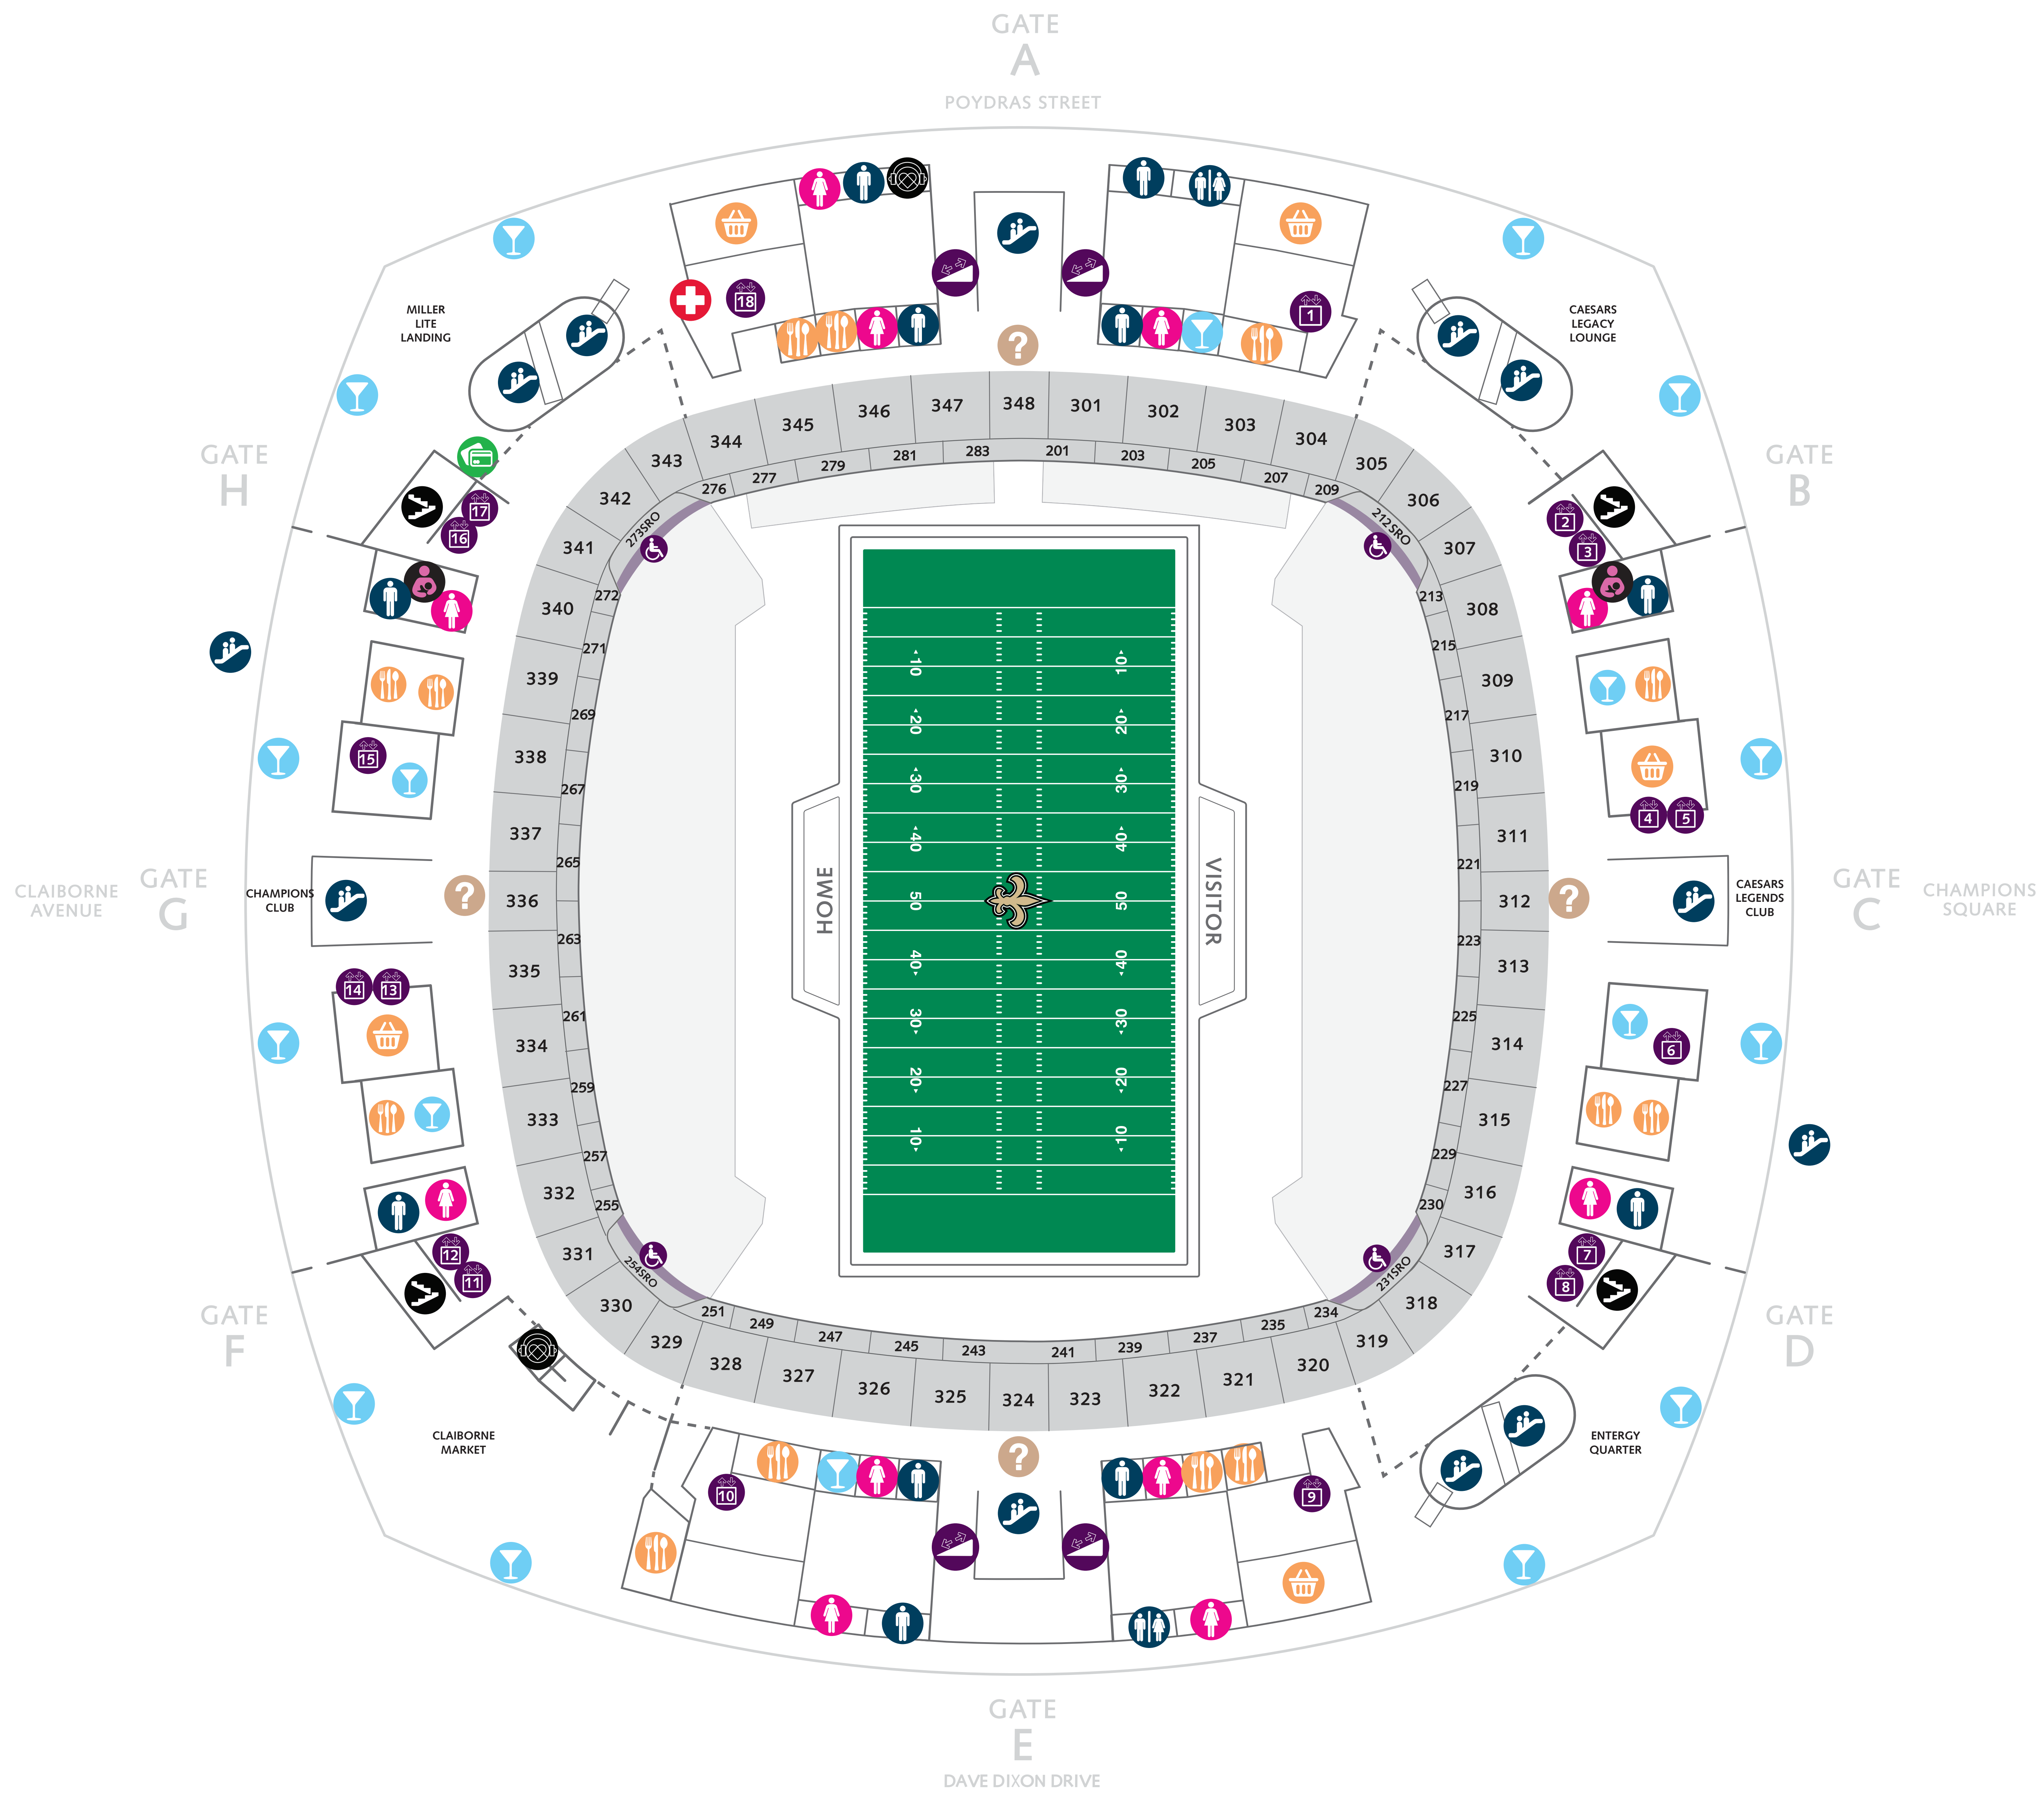

# LOG

 ELEVATOR

 ESCALATOR

 MERCHANDISE

 NURSING MOTHERS ROOM

 KULTURECITY SENSORY ROOM

 MEN'S RESTROOM

 WOMEN'S RESTROOM

 UNISEX RESTROOM

 CONCESSIONS

 SODEXO OPEN MARKET

 BAR

 CASHLESS EXCHANGE

 FIRST AID

 GUEST SERVICES

 ACCESSIBLE SEATING

 - - - DEMARCATION DOORS