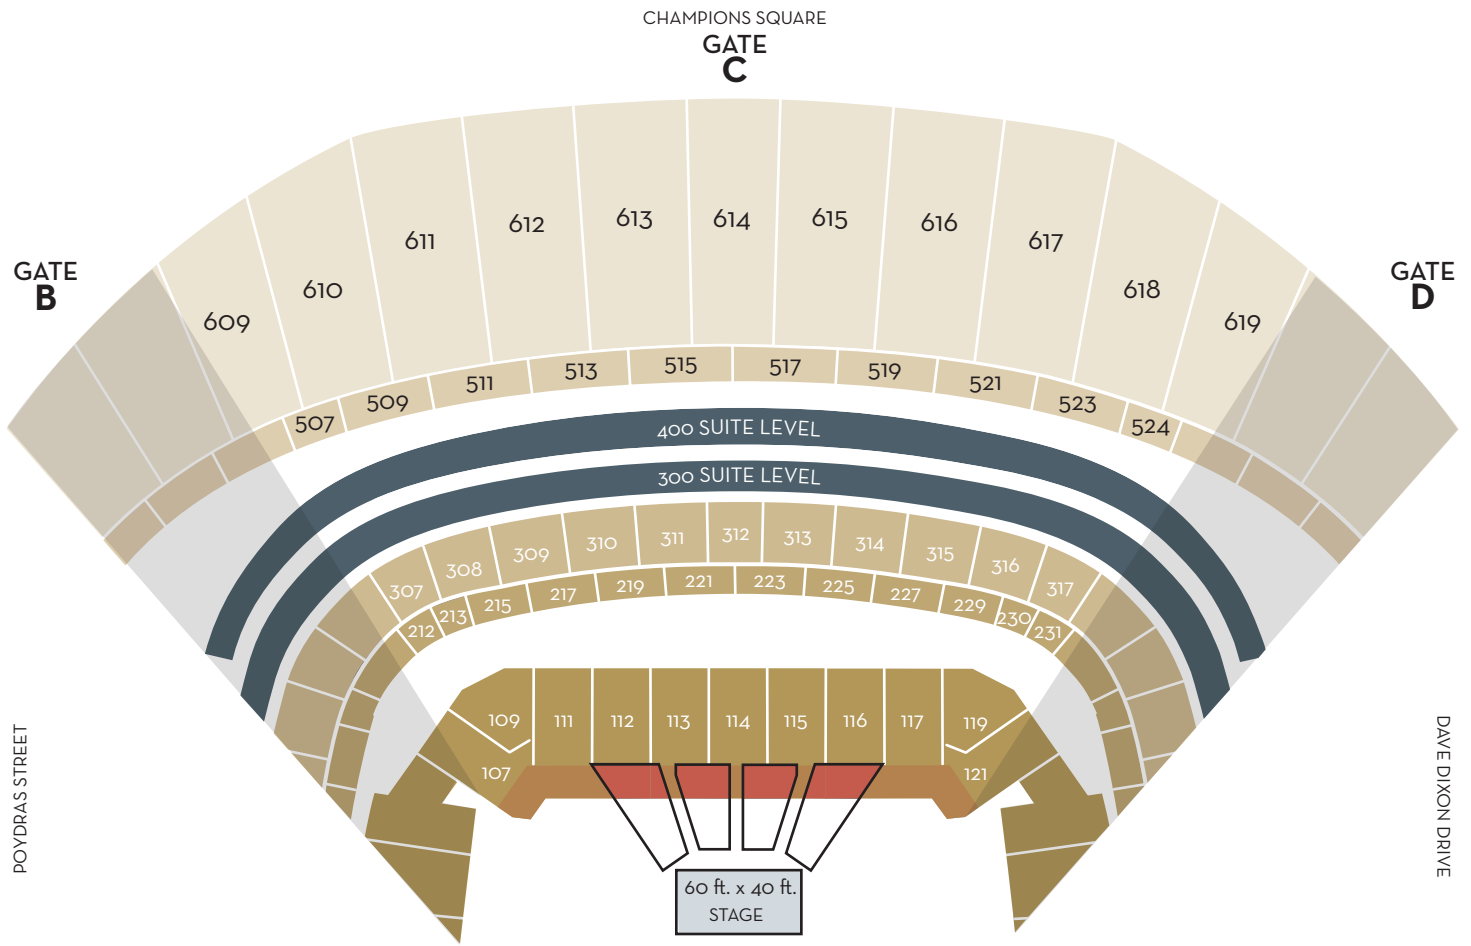

#### F&B AREAS

- Two Premium Bunker Club Lounges (Ground Level) and Four Club Lounges (200 Loge Level)
- Run live feed from Main Arena Floor to all ancillary areas

#### AMENITIES

- Tax-free facility
- Experienced SMG Event Staff
- Custom exterior LED lighting options
- Extensive SMG complex offers a wide variety of space for programming options

SEATING LEVELS

600 TERRACE LEVEL : 25,977 SEATS
500 TERRACE LEVEL : 3,818 SEATS
300 & 400 SUITE LEVEL : PRIVATELY OWNED
300 LOGE LEVEL : 10,840 SEATS
200 LOGE LEVEL : 2,946 SEATS
100 PLAZA LEVEL : *25,289 (440 ADA)
GROUND LEVEL : **Varies

# GENERAL SESSIONS

- AVAILABLE BOWL SEATS
- PRIVATE SUITES (SEATING NOT AVAILABLE)
- FIRST 9 ROWS
- AVAILABLE FLOOR SEATS (9 ROWS IN)
- ADDITIONAL AVAILABLE FLOOR SEATS (9 ROWS OUT)

SEATING LEVEL	SECTIONS	REDUCED HOUSE Regular Configuration (9 Rows In)	REDUCED HOUSE Expanded Configuration (9 Rows Out)
600 TERRACE LEVEL	609-619	7,520*	7,520*
500 TERRACE LEVEL	507-524	1,058	1,058
300 & 400 SUITE LEVEL	N/A	PRIVATELY OWNED	PRIVATELY OWNED
300 LOGE LEVEL	307-317	2,409	2,409
200 LOGE LEVEL	212-231	681	681
100 PLAZA LEVEL	107-121	8,111*	5,908*
GROUND LEVEL	N/A	Varies depending upon production and configuration requirements	Varies depending upon production and configuration requirements
<b>TOTAL (not inclusive of floor)</b>		<b>19,779</b>	<b>17,576</b>